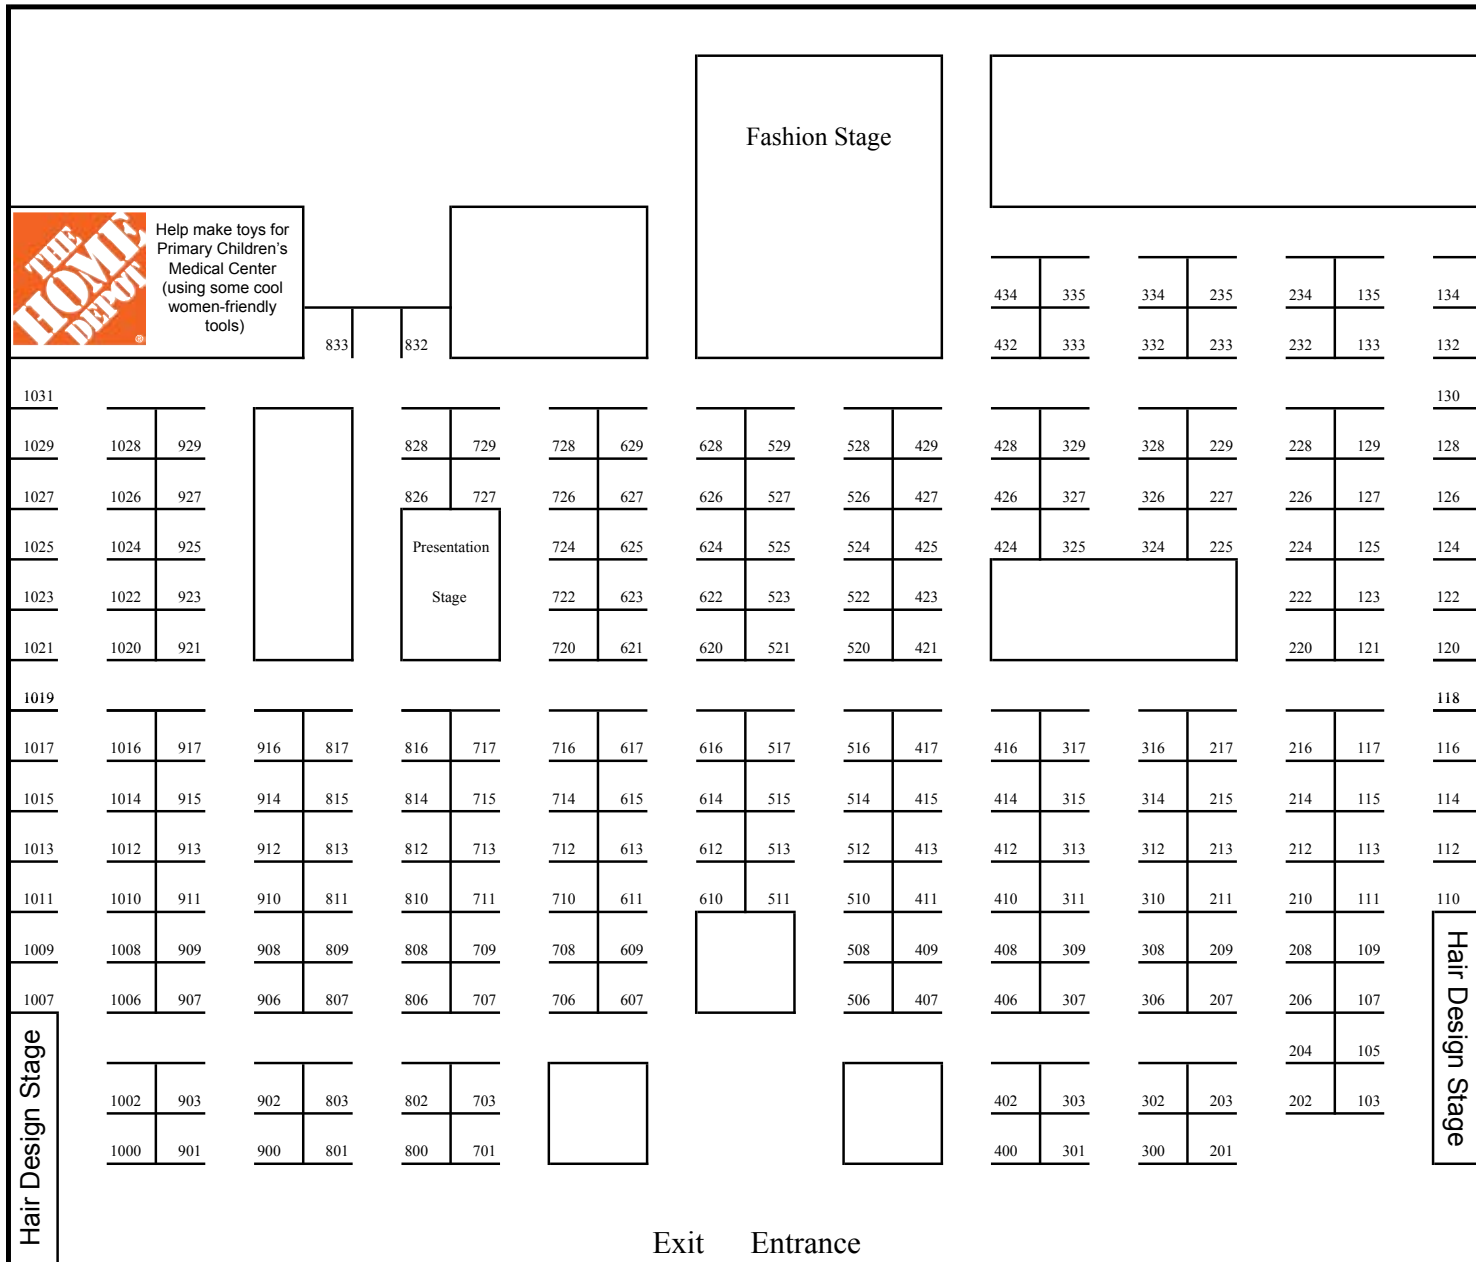

SM

11th annual

Utah Women's Show

November 5-6, 2010

Sponsored by